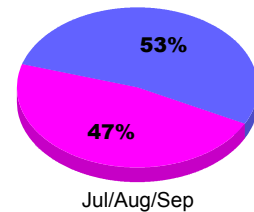

Gender Comparison 2012-2013