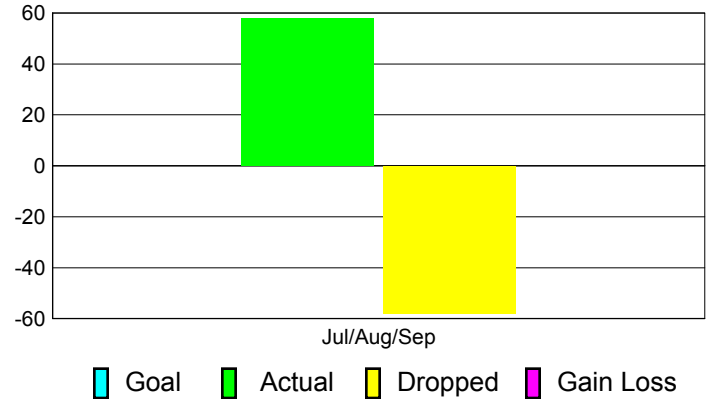

### YTD Status Quo Clubs 2012-2013

Status Quo Clubs Compared to Status Quo Members

## MEMBERSHIP

Membership Results  
2012-2013

Membership  
2011-2012

Month	Net Memb Goal	Actual New Memb	Actual Dropped Memb	Gain/Loss of Memb	Gain/Loss of Memb
Jul/Aug/Sep		58	-58	0	90
<b>Totals</b>		<b>58</b>	<b>-58</b>	<b>0</b>	<b>90</b>

### Membership Results 2012-2013

Goal, New, Dropped, Gain/Loss

### Comparison of Membership Gain/Loss

Current Year Compared to the Previous Year