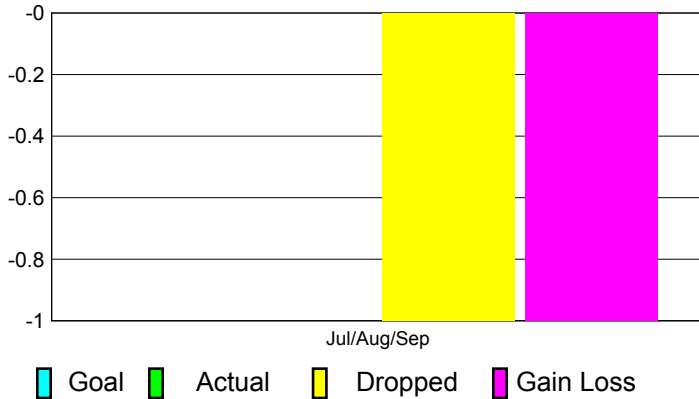

## CLUBS

Club Results  
2012-2013

Clubs  
2011-2012

Month	New Club Goal	Actual New Clubs	Actual Dropped Clubs	Gain/Loss of Clubs	Gain/Loss of Clubs
Jul/Aug/Sep		0	-1	-1	2
<b>Totals</b>		<b>0</b>	<b>-1</b>	<b>-1</b>	<b>2</b>

### Club Results 2012-2013

Goal, New, Dropped, Gain/Loss

### Comparison of Club Gain/Loss

Current Year Compared to the Previous Year