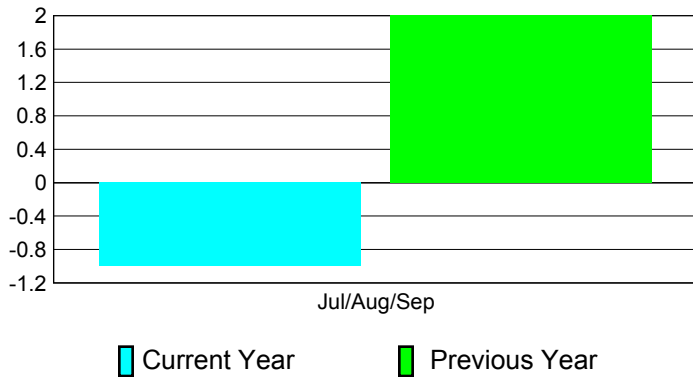

Comparison of Club Gain/Loss

Current Year Compared to the Previous Year